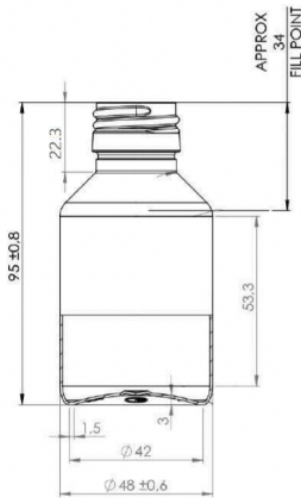

Pharma Veral 100

General info

Item no. (SKU):	LS1020413101
Family / Range:	Pharma Veral
Capacity:	100ml
Neck:	28 ROPP
Weight:	14
Shape:	Round
Material:	PET
Colour:	All Colours Available
Print Areas:	N/A
Country of Origin:	Lithuania

Packaging Info

Packed in Boxes

Box Dimensions (mm):	594 x 394 x 448
Quantity per box (pcs):	
Boxes per pallet (pcs):	20
Quantity per pallet (pcs):	
Net weight (kg):	
Gross weight (kg):	
Pallet height (mm):	2400

Packed in PE bags on trays (Full pallet)

Tray dimensions (mm):	1200 x 800 x 50
Quantity per tray (pcs):	432
Quantity per PE bag (pcs):	108
PE bags per tray (pcs):	4
Trays per pallet (pcs):	23
Quantity per pallet (pcs):	9936
Net weight (kg):	139
Gross weight (kg):	154
Pallet height (mm):	2400